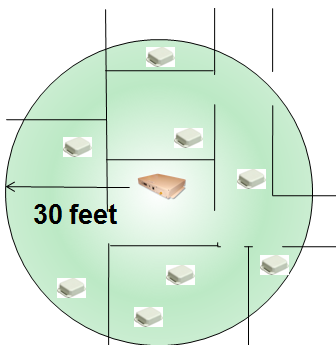

Limited quantities are available -
Please call 1.256.922.9229 or
email Sales@timedomain.com to
take advantage of this special
offer!

Coverage Examples

Circular Proximity Coverage Pattern -
Open Environment
Can read up to 3,500 Tags within the
31,416 square foot coverage area

180° Proximity Coverage Pattern -
Open Environment
Can read up to 3,500 Tags within the
35,000 square foot coverage area

Circular Proximity Coverage Pattern -
Indoor Multi-Wall Environment
Can read up to 3,500 Tags within the
3,000 square foot coverage area